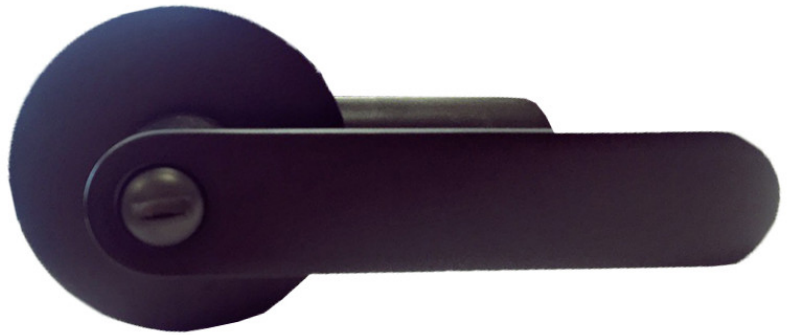

T621-US10B

Lever set on Round Rose

**MARCO
POLO**

FEATURES

- ✓ Double torsion spring available for smooth operation
- ✓ Spool pins available for anti-picking features.
- ✓ Bottom loaded cylinder house for easy rekeying
- ✓ Anti-pry shield available

Heavy Duty tubular ENTRANCE & PRIVACY Function lever handle on round rose, 60/70mm adjustable backset, stainless steel face plate in oil rubbed bronze finish, fit for door thickness 40-50mm

SPECIFICATIONS

- ✓ Exposed Trim: Zinc Alloy lever trim could be plated to match finishes indicated.
- ✓ Keying: 5-pins tumbler SCH-C keyway with three brass nickel plated keys. Various keyways selectable.
- ✓ Door Range: 1-3/8" to 1-3/4" (35mm to 45mm) standard.
- ✓ Backset: Adjustable 2-3/8" (60mm) and 2-3/4" (70mm) backset.

STANDARD FEATURES:

- Wrought steel tubular lock housing with chromate finish for better corrosion resistance.
- Meets 200,000 cycles ANSI A156.2 Grade 3 lever requirements.
- Completely left and right hand door reversible
- Three-piece assembly for fast easy installation.
- Completely left hand and right hand door reversible.