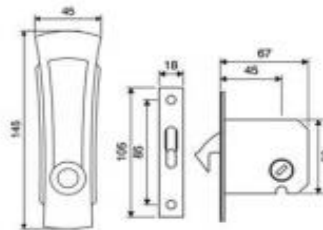

Sliding door

DOOR KIT/ LOCK

Sliding hook bolt lock

P1D0 - ENTRANCE
P1D1 - PRIVACY

P2C0 - ENTRANCE
P2C1 - PRIVACY

Model	
P1	P5
P2	P6
P3	P7
P4	P8

Finish
B = BK/SB
C = PS/SB
D = PS/SS
G = PB
S = SN

Function
0 = ENTRANCE
1 = PRIVACY

Sliding hook bolt lock

P3D0 - ENTRANCE
P3D1 - PRIVACY

P4B0 - ENTRANCE
P4B1 - PRIVACY

Sliding hook bolt lock

P5S0 - ENTRANCE
P5S1 - PRIVACY

P6D0 - ENTRANCE
P6D1 - PRIVACY

Sliding hook bolt lock

P7D0 - ENTRANCE
P7D1 - PRIVACY