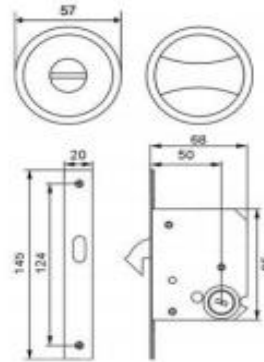

Sliding door

DOOR KIT/ LOCK

Sliding hook bolt lock

P1D0 - ENTRANCE
P1D1 - PRIVACY

P2C0 - ENTRANCE
P2C1 - PRIVACY

Model	
P1	P5
P2	P6
P3	P7
P4	P8

Finish
B = BK/SB
C = PS/SB
D = PS/SS
G = PB
S = SN

Function
0 = ENTRANCE
1 = PRIVACY

Sliding hook bolt lock

P3D0 - ENTRANCE
P3D1 - PRIVACY

P4B0 - ENTRANCE
P4B1 - PRIVACY

Sliding hook bolt lock

P5S0 - ENTRANCE
P5S1 - PRIVACY

P6D0 - ENTRANCE
P6D1 - PRIVACY

Sliding hook bolt lock

P7D0 - ENTRANCE
P7D1 - PRIVACY