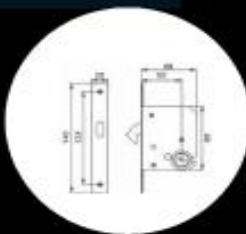

Sliding door

DOOR KIT/ LOCK

Sliding hook bolt lock

P1D0 - ENTRANCE
P1D1 - PRIVACY

P2C0 - ENTRANCE
P2C1 - PRIVACY

Model	
P1	P5
P2	P6
P3	P7
P4	P8

Finish
B = BK/SB
C = PS/SB
D = PS/SS
G = PB
S = SN

Function
0 = ENTRANCE
1 = PRIVACY

Sliding hook bolt lock

P3D0 - ENTRANCE
P3D1 - PRIVACY

P4B0 - ENTRANCE
P4B1 - PRIVACY

Sliding hook bolt lock

P5S0 - ENTRANCE
P5S1 - PRIVACY

P6D0 - ENTRANCE
P6D1 - PRIVACY

Sliding hook bolt lock

P7D0 - ENTRANCE
P7D1 - PRIVACY