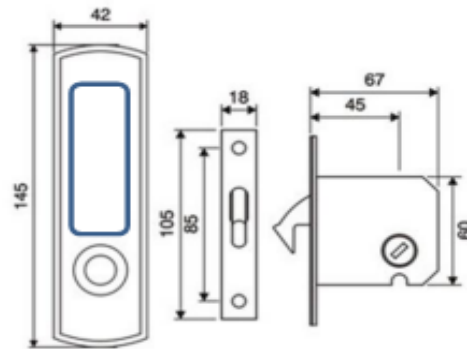

Sliding door

DOOR KIT/ LOCK

Sliding hook bolt lock

P1D0 - ENTRANCE
P1D1 - PRIVACY

P2C0 - ENTRANCE
P2C1 - PRIVACY

Model	
P1	P5
P2	P6
P3	P7
P4	P8

Finish
B = BK/SB
C = PS/SB
D = PS/SS
G = PB
S = SN

Function
0 = ENTRANCE
1 = PRIVACY

Sliding hook bolt lock

P3D0 - ENTRANCE
P3D1 - PRIVACY

P4B0 - ENTRANCE
P4B1 - PRIVACY

Sliding hook bolt lock

P5S0 - ENTRANCE
P5S1 - PRIVACY

P6D0 - ENTRANCE
P6D1 - PRIVACY

Sliding hook bolt lock

P7D0 - ENTRANCE
P7D1 - PRIVACY