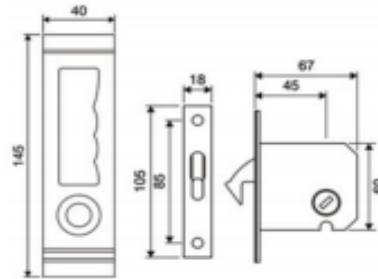

Sliding door

DOOR KIT/ LOCK

Sliding hook bolt lock

P1D0 - ENTRANCE
P1D1 - PRIVACY

P2C0 - ENTRANCE
P2C1 - PRIVACY

Model	
P1	P5
P2	P6
P3	P7
P4	P8

Finish
B = BK/SB
C = PS/SB
D = PS/SS
G = PB
S = SN

Function
0 = ENTRANCE
1 = PRIVACY

Sliding hook bolt lock

P3D0 - ENTRANCE
P3D1 - PRIVACY

P4B0 - ENTRANCE
P4B1 - PRIVACY

Sliding hook bolt lock

P5S0 - ENTRANCE
P5S1 - PRIVACY

P6D0 - ENTRANCE
P6D1 - PRIVACY

Sliding hook bolt lock

P7D0 - ENTRANCE
P7D1 - PRIVACY