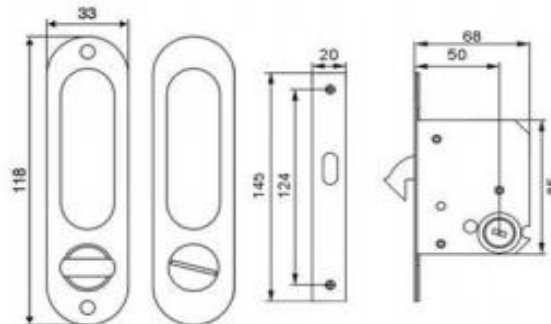

Sliding door

DOOR KIT/ LOCK

Sliding hook bolt lock

P1D0 - ENTRANCE
P1D1 - PRIVACY

P2C0 - ENTRANCE
P2C1 - PRIVACY

Model	
P1	P5
P2	P6
P3	P7
P4	P8

Finish
B = BK/SB
C = PS/SB
D = PS/SS
G = PB
S = SN

Function
0 = ENTRANCE
1 = PRIVACY

Sliding hook bolt lock

P3D0 - ENTRANCE
P3D1 - PRIVACY

P4B0 - ENTRANCE
P4B1 - PRIVACY

Sliding hook bolt lock

P5S0 - ENTRANCE
P5S1 - PRIVACY

P6D0 - ENTRANCE
P6D1 - PRIVACY

Sliding hook bolt lock

P7D0 - ENTRANCE
P7D1 - PRIVACY