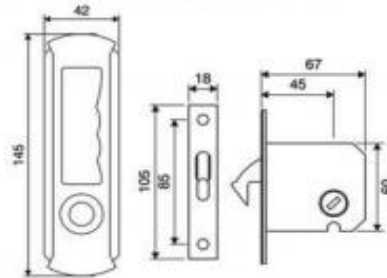

Sliding door

DOOR KIT/ LOCK

Sliding hook bolt lock

P1D0 - ENTRANCE
P1D1 - PRIVACY

P2C0 - ENTRANCE
P2C1 - PRIVACY

Model	
P1	P5
P2	P6
P3	P7
P4	P8

Finish
B = BK/SB
C = PS/SB
D = PS/SS
G = PB
S = SN

Function
0 = ENTRANCE
1 = PRIVACY

Sliding hook bolt lock

P3D0 - ENTRANCE
P3D1 - PRIVACY

P4B0 - ENTRANCE
P4B1 - PRIVACY

Sliding hook bolt lock

P5S0 - ENTRANCE
P5S1 - PRIVACY

P6D0 - ENTRANCE
P6D1 - PRIVACY

Sliding hook bolt lock

P7D0 - ENTRANCE
P7D1 - PRIVACY