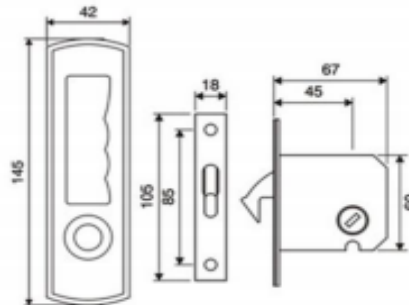

Sliding door

DOOR KIT/ LOCK

Sliding hook bolt lock

P1D0 - ENTRANCE
P1D1 - PRIVACY

P2C0 - ENTRANCE
P2C1 - PRIVACY

Model	
P1	P5
P2	P6
P3	P7
P4	P8

Finish
B = BK/SB
C = PS/SB
D = PS/SS
G = PB
S = SN

Function
0 = ENTRANCE
1 = PRIVACY

Sliding hook bolt lock

P3D0 - ENTRANCE
P3D1 - PRIVACY

P4B0 - ENTRANCE
P4B1 - PRIVACY

Sliding hook bolt lock

P5S0 - ENTRANCE
P5S1 - PRIVACY

P6D0 - ENTRANCE
P6D1 - PRIVACY

Sliding hook bolt lock

P7D0 - ENTRANCE
P7D1 - PRIVACY