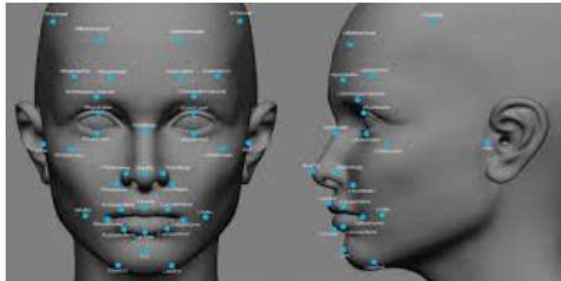

Metal Key Override

3D FACE RECOGNITION

FAILURE ENTRIES - LOCK WILL BE
LOCKED OUT & ALERTED

ADVANTAGE:

- * User Friendly
 - * Easy to reset
 - * User can be deleted by master
 - * Dual system by pass
 - * Delay time after wrong entries
 - * Stand alone system
 - * Error code / description display
 - * Lower consumption
 - * 2/3A size battery operated
- Face recognition system 6.0 with stable performance under practical different testing in vary circumstances, illumination, data transfer and challenge of age changing, etc.
 - Face 6.0 system use PC camera to process the video streaming and static image. Our extra function is able to distinguish the real face and the picture in live video.
 - Durability touch panel and high resolution lens bring us perfect performance on data transfer in our recognition system. It takes few seconds to complete the programming. User friendly operation manual with auditable guidance to let all users without difficulties in using our system.

3D FACE RECOGNITION

100 purchase face + 100 pcs. Passwords +
2 mechanical keys

It can distinguish the twins

Photos can't open the locks

In the light, It also can identify the user's
face

3D FACE RECOGNITION