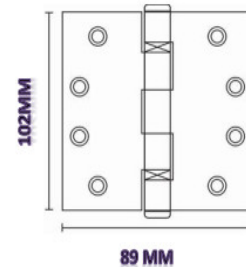

SH30435-MB/2BB

Matte Black Hinge

Php 900 / pair

MATERIALS:

- ✓ SUS 304 Stainless steel pin
- ✓ SUS 304 Bearing with steel ball
- ✓ SUS 304 Pin & Plug
- ✓ SUS 304 Counter sunk screw

FEATURES:

- ✓ Five Knuckle
- ✓ Two Ball Bearing
- ✓ Template drill suit for timber or metal door