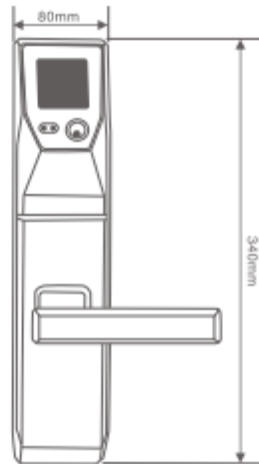

MARCO POLO

3D Face Recognition Residential Electronic Lockset

Model No. EF 11

Finish:

Your Partner in Professional Finishing
Hardware

Technology:

Face Recognition

Digital Password