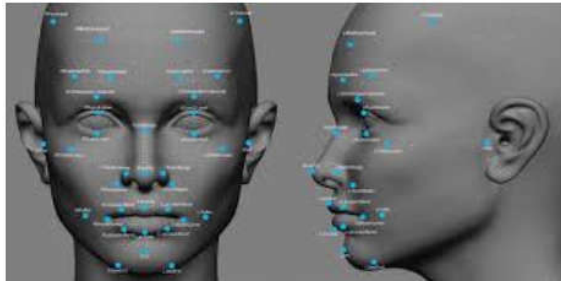

Mifare Keycard

Metal Key Override

3D FACE RECOGNITION

**FAILURE ENTRIES - LOCK WILL BE
LOCKED OUT & ALERTED**

ADVANTAGE:

- * User Friendly
 - * Easy to reset
 - * User can be deleted by master
 - * Dual system by pass
 - * Delay time after wrong entries
 - * Stand alone system
 - * Error code / description display
 - * Lower consumption
 - * 2/3A size battery operated
- Face recognition system 6.0 with stable performance under practical different testing in vary circumstances, illumination, data transfer and challenge of age changing, etc.
 - Face 6.0 system use PC camera to process the video streaming and static image. Our extra function is able to distinguish the real face and the picture in live video.
 - Durability touch panel and high resolution lens bring us perfect performance on data transfer in our recognition system. It takes few seconds to complete the programming. User friendly operation manual with auditable guidance to let all users without difficulties in using our system.

3D FACE RECOGNITION

**100 purchase face + 100 pcs. Passwords +
2 mechanical keys**

It can distinguish the twins

Photos can't open the locks

**In the light, It also can identify the user's
face**

3D FACE RECOGNITION