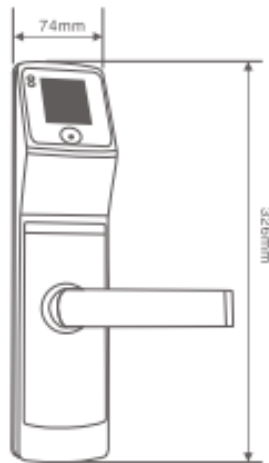

MARCO POLO

3D Face Recognition Residential Electronic Lockset

Model No. EF 08

Finish:

Your Partner in Professional Finishing
Hardware

Technology:

Face Recognition

Digital Password